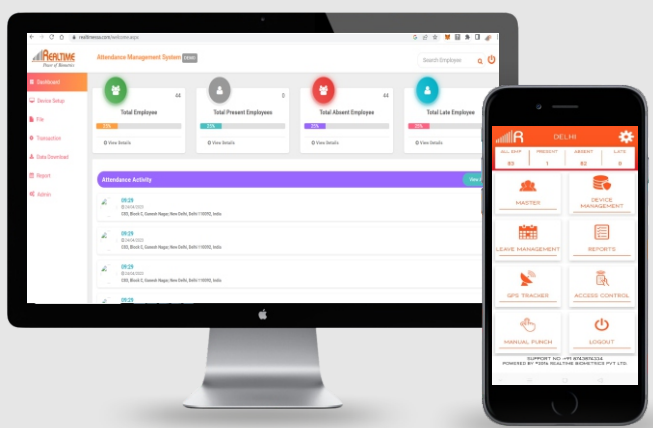

Free Onsite Installation

फ्री Installation के साथ

Free Cloud Software
unlimited users

Model
RS 10+

Fingerprint Scanner

Personal Identity Number

RFID Reader

USB Disk

TCP/IP

Backup Battery

4G (Optional)

Access Control

WiFi

With Free Cloud Software and Mobile APP for Attendance Report

Fingerprint Attendance with Access Control

Realtime RS 10+

12V 1.5 Amp Adapter for **LOCK CONNECT**

Specifications

| | |
|---------------------------------|--------------------------------|
| » Fingerprint Users | 1,200 |
| » Card User | 1,200 |
| » Password User | 1,200 |
| » Attendance Records | 100,000 |
| » Fingerprint Verification Mode | 1:1, 1:N |
| » Working Mode | Offline & Online |
| » Verification | Fingerprint, ID Card, Password |
| » Screen | 2.6 inches (Color Display) |
| » Language | Multi Language Support |
| » Communication | Ethernet, USB Disk |
| » Power Supply | 12V DC |
| » Working Current | 500mA |
| » Sound Indicator | Buzzer, Voice |
| » Battery Backup | Built-in |
| » QR Reader Support | Support on Weigand IN (YES) |
| » Push Data | Yes |
| » Weignd | OUT |